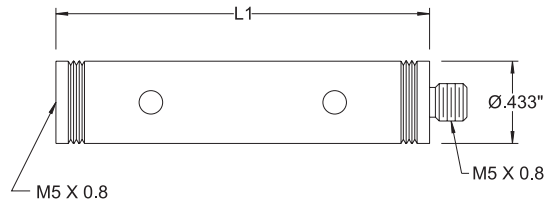

Disk Styli - Hardened Tool Steel

Actual Size	dk Diameter	L1 Length	Order Number
	10.0mm .394"	21.5mm .846"	CPZ341-8090
	15.0mm .591"	21.5mm .846"	CPZ341-8095

Disk Styli - Hardened Tool Steel

Scale 1:2	dk Diameter	L1 Thickness	Order Number
	30.0mm 1.181"	3.5mm .138"	CPZ341-0203
	40.0mm 1.575"	5.0mm .196"	CPZ341-0204
	50.0mm 1.969"	7.0mm .276"	CPZ341-0205
	60.0mm 2.362"	8.0mm .315"	CPZ341-0206

Mount to Extensions or Holders with Screws on Page 74

Stylus Extensions

Actual Size	L1 Length	Material	Order Number
	10.0mm .394"	Stainless Steel	CPZ341-0250
	15.0mm .591"	Stainless Steel	CPZ341-0251
	20.0mm .787"	Stainless Steel	CPZ341-0252
	25.0mm .984"	Stainless Steel	CPZ341-0253
	40.0mm 1.575"	Stainless Steel	CPZ341-0254
	25.0mm .984"	Aluminum	CPZ000-0012
	40.0mm 1.575"	Aluminum	CPZ-341-8261
	50.0mm 1.969"	Aluminum	CPZ000-0011
	60.0mm 2.362"	Aluminum	CPZ341-8262
	80.0mm 3.150"	Aluminum	CPZ341-8263
	100.0mm 3.937"	Aluminum	CPZ341-8264
	120.0mm 4.724"	Aluminum	CPZ341-8265

Actual Size	Order Number
<p>24mm .945"</p> <p>2-56 Set Screw (2 Places)</p> <p>0.733"</p> <p>Ø2mm Ø.079"</p> <p>M5 X 0.8</p>	CPZ341-8350
<p>24mm .945"</p> <p>4-40 Set Screw (2 Places)</p> <p>0.733"</p> <p>Ø3.5mm Ø.138"</p> <p>M5 X 0.8</p>	CPZ341-8351
<p>24mm .945"</p> <p>8-32 Set Screw (2 Places)</p> <p>0.733"</p> <p>Ø6.0mm Ø.236"</p> <p>M5 X 0.8</p>	CPZ341-8352