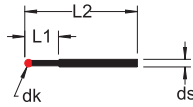

Ruby Ball Styli - Mini Probes

Scale 2:1	dk Ball Size	ds Stem Dia.	L1 EWL	L2 Length	Ball Matl.	Order Number
	0.3mm .012"	1.0mm .039"	2.16mm .085"	15.0mm .591"	Ruby	CPZ341-8450
					Carbide	CPZ341-8450C
	0.5mm .020"	1.0mm .039"	3.25mm .128"	15.0mm .591"	Ruby	CPZ341-8451
					Carbide	CPZ341-8451C
	0.6mm .024"	1.0mm .039"	4.29mm .169"	15.0mm .591"	Ruby	CPZ341-8452
					Carbide	CPZ341-8452C
	0.7mm .028"	1.0mm .039"	4.34mm .171"	15.0mm .591"	Ruby	CPZ341-8455
					Carbide	CPZ341-8455C
	0.8mm .031"	1.0mm .039"	4.37mm .172"	15.0mm .591"	Ruby	CPZ341-8453
					Carbide	CPZ341-8453C
	1.0mm .039"	1.0mm .039"	4.50mm .177"	15.0mm .591"	Ruby	CPZ341-8454
					Carbide	CPZ341-8454C
	1.0mm .039"	1.0mm .039"	4.50mm .177"	25.0mm .984"	Ruby	CPZ341-8504
					Carbide	CPZ341-8504C
	1.35mm .053"	1.0mm .039"	25.0mm .984"	25.0mm .984"	Ruby	CPZ341-8500
					Carbide	CPZ341-8500C
	1.5mm .059"	1.0mm .039"	25.0mm .984"	25.0mm .984"	Ruby	CPZ341-8501
					Carbide	CPZ341-8501C
	2.0mm .079"	1.5mm .059"	25.0mm .984"	25.0mm .984"	Ruby	CPZ341-8502
					Carbide	CPZ341-8502C
	2.5mm .098"	1.5mm .059"	25.0mm .984"	25.0mm .984"	Ruby	CPZ341-8503
					Carbide	CPZ341-8503C

Mini Probes are for use with the Mini Probe Holders on Page 68. They are held in with set screws supplied with the Mini Probe Holders