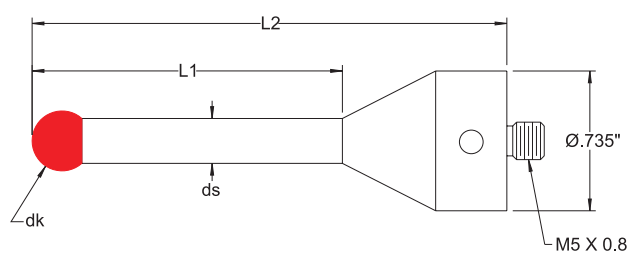

Ruby Ball Styli - Ceramic Shaft

Scale 1:2	dk Ball Size	ds Stem Dia.	L1 EWL	L2 Length	Stem Matl.	Order Number
	5.0mm .197"	3.18mm .125"	43.5mm 1.713"	53.0mm 2.087"	Ceramic	CPZ342-8013
	6.0mm .236"	3.18mm .125"	44.5mm 1.752"	54.0mm 2.126"	Ceramic	CPZ342-8016
	7.0mm .276"	3.18mm .125"	45.5mm 1.791"	55.0mm 2.165"	Ceramic	CPZ342-8017
	8.0mm .315"	4.75mm .187"	56.0mm 2.205"	63.5mm 2.500"	Ceramic	CPZ342-8014
	8.0mm .315"	4.75mm .187"	107.0mm 4.213"	114.5mm 4.508"	Ceramic	CPZ342-8015
	9.0mm .354"	4.75mm .187"	57.0mm 2.244"	64.5mm 2.539"	Ceramic	CPZ342-8018
	10.0mm .394"	4.75mm .187"	58.0mm 2.283"	65.5mm 2.579"	Ceramic	CPZ342-8019

Ruby Ball Styli - Standard Probes

Scale 1:2	dk Ball Size	ds Stem Dia.	L1 EWL	L2 Length	Stem Matl.	Order Number
	8.0mm .315"	6.0mm .236"	41.5mm 1.634"	63.5mm 2.500"	Stainless Steel	CPZ342-8123
	8.0mm .315"	6.0mm .236"	92.5mm 3.642"	114.5mm 4.508"	Stainless Steel	CPZ342-8124
	9.0mm .354"	6.0mm .236"	42.5mm 1.673"	64.5mm 2.539"	Stainless Steel	CPZ342-8128
	10.0mm .394"	6.0mm .236"	43.5mm 1.713"	65.5mm 2.579"	Stainless Steel	CPZ342-8129

Ruby Ball Styli - Ceramic Shaft

Scale 1:2	dk Ball Size	ds Stem Dia.	L1 EWL	L2 Length	Stem Matl.	Order Number
	8.0mm .315"	4.75mm .187"	41.5mm 1.634"	63.5mm 2.500"	Ceramic	CPZ342-8114
	8.0mm .315"	4.75mm .187"	92.5mm 3.642"	114.5mm 4.508"	Ceramic	CPZ342-8115
	9.0mm .354"	4.75mm .187"	42.5mm 1.673"	64.5mm 2.539"	Ceramic	CPZ342-8118
	10.0mm .394"	4.75mm .187"	43.5mm 1.713"	65.5mm 2.579"	Ceramic	CPZ342-8119

Actual Size	Order Number
<p>24mm .945"</p> <p>2-56 Set Screw (2 Places)</p> <p>0.733"</p> <p>Ø2mm Ø.079"</p> <p>M5 X 0.8</p>	CPZ341-8350
<p>24mm .945"</p> <p>4-40 Set Screw (2 Places)</p> <p>0.733"</p> <p>Ø3.5mm Ø.138"</p> <p>M5 X 0.8</p>	CPZ341-8351
<p>24mm .945"</p> <p>8-32 Set Screw (2 Places)</p> <p>0.733"</p> <p>Ø6.0mm Ø.236"</p> <p>M5 X 0.8</p>	CPZ341-8352