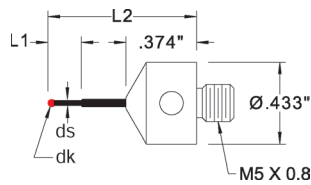

Ruby Ball Styli - Standard Probes

Scale 1:2	dk Ball Size	ds Stem Dia.	L1 EWL	L2 Length	Stem Matl.	Ball Matl.	Order Number
	.3mm .012"	.20mm .008"	2.2mm .087"	20.0mm .787"	Tungsten Carbide	Ruby	CPZ000-0320
						Carbide	CPZ000-0320C
	.5mm .020"	.38mm .015"	3.25mm .128"	20.0mm .787"	Tungsten Carbide	Ruby	CPZ000-0520
						Carbide	CPZ000-0520C
	.6mm .024"	.46mm .018"	4.29mm .169"	20.0mm .787"	Tungsten Carbide	Ruby	CPZ000-0620
						Carbide	CPZ000-0620C
	.7mm .028"	.53mm .021"	4.34mm .171"	20.0mm .787"	Tungsten Carbide	Ruby	CPZ000-0720
						Carbide	CPZ000-0720C
	.8mm .032"	.56mm .022"	4.37mm .172"	20.0mm .787"	Tungsten Carbide	Ruby	CPZ000-0820
						Carbide	CPZ000-0820C
	1.0mm .039"	.71mm .028"	4.47mm .176"	20.0mm .787"	Tungsten Carbide	Ruby	CPZ000-1020
						Carbide	CPZ000-1020C
	1.0mm .039"	.71mm .028"	4.50mm .177"	25.0mm .984"	Tungsten Carbide	Ruby	CPZ000-1025
	1.0mm .039"	.71mm .028"	10.5mm .413"	30.0mm 1.181"	Tungsten Carbide	Ruby	CPZ000-1030
	1.5mm .039"	1.0mm .039"	10.5mm .413"	30.0mm 1.181"	Tungsten Carbide	Ruby	CPZ000-1530

Universal Rotary Adapter	
Actual Size	Order Number
<p>Technical drawing of a Universal Rotary Adapter. Dimensions shown: 32mm (1.260 inches) total length, 0.735 inches diameter, 0.875 inches diameter, and M5 X 0.8 screw holes.</p>	CPZ331-9094

Special Adapter	
Actual Size	Order Number
<p>Technical drawing of a Special Adapter. Dimensions shown: 14mm (.551 inches) width, 0.735 inches diameter, and M5 X 0.8 screw holes.</p>	CPZ331-0001

Special Probe Holders

Actual Size	Order Number
<p>24mm .945"</p> <p>2-56 Set Screw (2 Places)</p> <p>0.733"</p> <p>Ø2mm Ø.079"</p> <p>M5 X 0.8</p>	CPZ341-8350
<p>24mm .945"</p> <p>4-40 Set Screw (2 Places)</p> <p>0.733"</p> <p>Ø3.5mm Ø.138"</p> <p>M5 X 0.8</p>	CPZ341-8351
<p>24mm .945"</p> <p>8-32 Set Screw (2 Places)</p> <p>0.733"</p> <p>Ø6.0mm Ø.236"</p> <p>M5 X 0.8</p>	CPZ341-8352