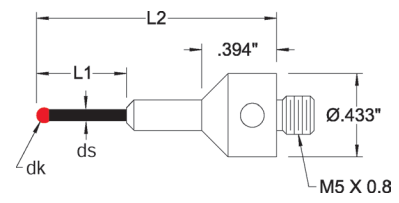

Ruby Ball Styli - Standard Probes

Scale 1:2	dk Ball Size	ds Stem Dia.	L1 EWL	L2 Length	Stem Matl.	Ball Matl.	Order Number
	.8mm .032"	.61mm .024"	4.0mm .157"	32.0mm 1.260"	Tungsten Carbide	Ruby	CPZ030-8060
	1.00mm .039"	.79mm .031"	12.0mm .472"	32.0mm 1.260"	Tungsten Carbide	Ruby	CPZ030-8061
	1.35mm .053"	1.0mm .039"	12.0mm .472"	32.0mm 1.260"	Tungsten Carbide	Ruby	CPZ030-8062
	1.35mm .053"	1.0mm .039"	19.0mm .748"	44.0mm 1.732"	Tungsten Carbide	Ruby	CPZ030-8063
	1.5mm .059"	1.0mm .039"	12.0mm .472"	32.0mm 1.260"	Tungsten Carbide	Ruby	CPZ030-8064
	1.5mm .059"	1.0mm .039"	19.0mm .748"	44.0mm 1.732"	Tungsten Carbide	Ruby	CPZ030-8065
	2.0mm .079"	1.5mm .059"	12.0mm .472"	32.0mm 1.260"	Tungsten Carbide	Ruby	CPZ030-8066
	2.0mm .079"	1.5mm .059"	19.0mm .748"	44.0mm 1.732"	Tungsten Carbide	Ruby	CPZ030-8067
	2.0mm .079"	1.5mm .059"	33.0mm 1.299"	58.0mm 2.283"	Tungsten Carbide	Ruby	CPZ030-8068
	2.5mm .098"	1.5mm .059"	12.0mm .472"	32.0mm 1.260"	Tungsten Carbide	Ruby	CPZ030-8069
	2.5mm .098"	1.5mm .059"	19.0mm .748"	44.0mm 1.732"	Tungsten Carbide	Ruby	CPZ030-8070
	2.5mm .098"	1.5mm .059"	33.0mm 1.299"	58.0mm 2.283"	Tungsten Carbide	Ruby	CPZ030-8071