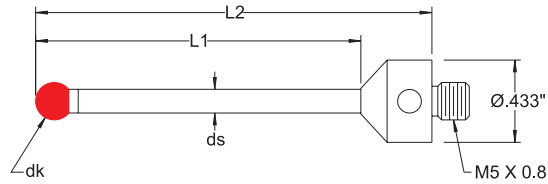

Ruby Ball Styli - Ceramic Shaft

Scale 1:2	dk Ball Size	ds Stem Dia.	L1 EWL	L2 Length	Stem Matl.	Order Number
	5.0mm .197"	3.18mm .125"	43.5mm 1.713"	53.0mm 2.087"	Ceramic	CPZ342-8013
	6.0mm .236"	3.18mm .125"	44.5mm 1.752"	54.0mm 2.126"	Ceramic	CPZ342-8016
	7.0mm .276"	3.18mm .125"	45.5mm 1.791"	55.0mm 2.165"	Ceramic	CPZ342-8017
	8.0mm .315"	4.75mm .187"	56.0mm 2.205"	63.5mm 2.500"	Ceramic	CPZ342-8014
	8.0mm .315"	4.75mm .187"	107.0mm 4.213"	114.5mm 4.508"	Ceramic	CPZ342-8015
	9.0mm .354"	4.75mm .187"	57.0mm 2.244"	64.5mm 2.539"	Ceramic	CPZ342-8018
	10.0mm .394"	4.75mm .187"	58.0mm 2.283"	65.5mm 2.579"	Ceramic	CPZ342-8019