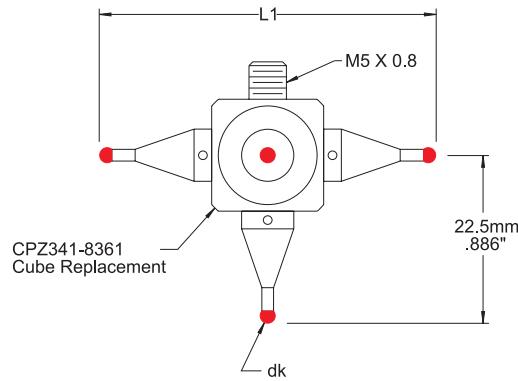

Mini Probe Holders are for use with Mini Probes on Page 67. They are held in with set screws supplied with the Mini Probe Holders

Carbide Ball Styli

Scale 1:2	dk Ball Size	L1 Length	Base Matl.	Order Number
	15.0mm .591"	35.0mm 1.378"	Stainless Steel	CPZ000-0019
	20.0mm .787"	35.0mm 1.378"	Stainless Steel	CPZ000-0018
	25.0mm .984"	35.0mm 1.378"	Stainless Steel	CPZ000-0017

Star Cube

Scale 1:2	L1	L2	Order Number
	15.0mm .591"	15.0mm .591"	CPZ341-8361
	20.0mm .787"	20.0mm .787"	CPZ342-8002

Star Styli

Scale 1:2	dk Ball Size	L1 Length	Order Number
 <p>CPZ040-1000 5 Places</p>	1.0mm .039"	45.0mm 1.772"	CPZ000-0020
 <p>CPZ040-1500 5 Places</p>	1.5mm .059"	45.0mm 1.772"	CPZ000-0030
 <p>CPZ040-2000 5 Places</p>	2.0mm .079"	45.0mm 1.772"	CPZ000-0040
 <p>CPZ040-2500 5 Places</p>	2.5mm .098"	45.0mm 1.772"	CPZ000-0050
 <p>CPZ040-3500 5 Places</p>	3.5mm .138"	45.0mm 1.772"	CPZ000-0060

Actual Size	Order Number
<p>24mm .945"</p> <p>2-56 Set Screw (2 Places)</p> <p>0.733"</p> <p>Ø2mm Ø.079"</p> <p>M5 X 0.8</p>	CPZ341-8350
<p>24mm .945"</p> <p>4-40 Set Screw (2 Places)</p> <p>0.733"</p> <p>Ø3.5mm Ø.138"</p> <p>M5 X 0.8</p>	CPZ341-8351
<p>24mm .945"</p> <p>8-32 Set Screw (2 Places)</p> <p>0.733"</p> <p>Ø6.0mm Ø.236"</p> <p>M5 X 0.8</p>	CPZ341-8352