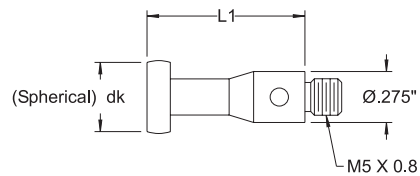

Disk Styli - Hardened Tool Steel

Actual Size	dk Diameter	L1 Length	Order Number
	10.0mm .394"	21.5mm .846"	CPZ341-8090
	15.0mm .591"	21.5mm .846"	CPZ341-8095