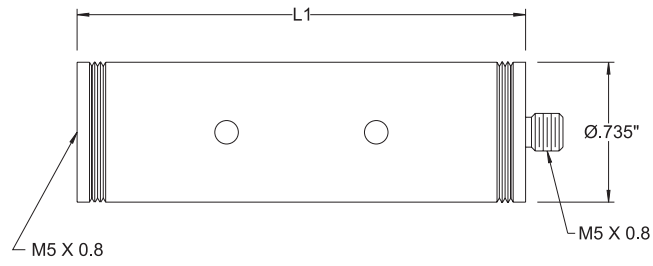

Stylus Extensions

Actual Size	L1 Length	Material	Order Number
	10.0mm .394"	Stainless Steel	CPZ341-0249
	20.0mm .787"	Stainless Steel	CPZ341-0248
	25.0mm .984"	Stainless Steel	CPZ341-0247
	40.0mm 1.575"	Aluminum	CPZ-341-8425
	60.0mm 2.362"	Aluminum	CPZ341-8424
	80.0mm 3.150"	Aluminum	CPZ341-8423
	100.0mm 3.937"	Aluminum	CPZ341-8422
	150.0mm 5.906"	Aluminum	CPZ341-8421
	200.0mm 7.874"	Aluminum	CPZ341-8420