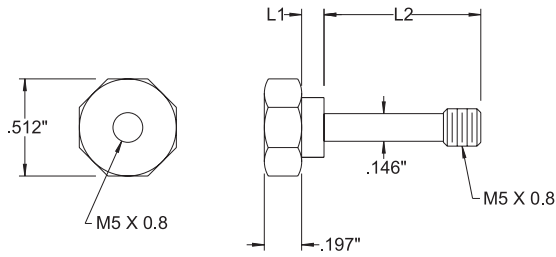

Adapter Screws

Actual Size	L1	L2	Order Number
	1.3mm .051"	7.5mm .295"	CPZ341-0213
	1.3mm .051"	10.0mm .394"	CPZ341-0212
	3.0mm .118"	10.0mm .394"	CPZ341-0214
	3.0mm .118"	21.0mm .827"	CPZ341-0211
	3.0mm .118"	26.0mm 1.024"	CPZ341-0210