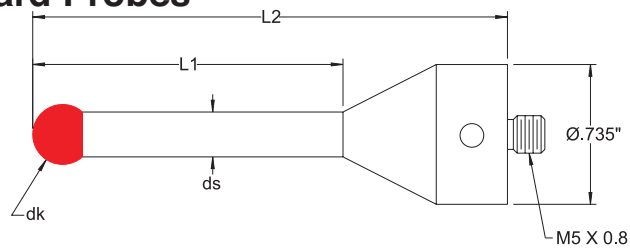

Ruby Ball Styli - Standard Probes

Scale 1:2	dk Ball Size	ds Stem Dia.	L1 EWL	L2 Length	Stem Matl.	Order Number
	8.0mm .315"	6.0mm .236"	41.5mm 1.634"	63.5mm 2.500"	Stainless Steel	CPZ342-8123
	8.0mm .315"	6.0mm .236"	92.5mm 3.642"	114.5mm 4.508"	Stainless Steel	CPZ342-8124
	9.0mm .354"	6.0mm .236"	42.5mm 1.673"	64.5mm 2.539"	Stainless Steel	CPZ342-8128
	10.0mm .394"	6.0mm .236"	43.5mm 1.713"	65.5mm 2.579"	Stainless Steel	CPZ342-8129