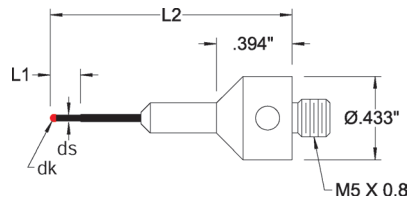

Ruby Ball Styli - Standard Probes

Scale 1:2	dk Ball Size	ds Stem Dia.	L1 EWL	L2 Length	Stem Matl.	Ball Matl.	Order Number
	.8mm .032"	.61mm .024"	4.0mm .157"	32.0mm 1.260"	Tungsten Carbide	Ruby	CPZ030-8060
	1.00mm .039"	.79mm .031"	12.0mm .472"	32.0mm 1.260"	Tungsten Carbide	Ruby	CPZ030-8061
	1.35mm .053"	1.0mm .039"	12.0mm .472"	32.0mm 1.260"	Tungsten Carbide	Ruby	CPZ030-8062
	1.35mm .053"	1.0mm .039"	19.0mm .748"	44.0mm 1.732"	Tungsten Carbide	Ruby	CPZ030-8063
	1.5mm .059"	1.0mm .039"	12.0mm .472"	32.0mm 1.260"	Tungsten Carbide	Ruby	CPZ030-8064
	1.5mm .059"	1.0mm .039"	19.0mm .748"	44.0mm 1.732"	Tungsten Carbide	Ruby	CPZ030-8065
	2.0mm .079"	1.5mm .059"	12.0mm .472"	32.0mm 1.260"	Tungsten Carbide	Ruby	CPZ030-8066
	2.0mm .079"	1.5mm .059"	19.0mm .748"	44.0mm 1.732"	Tungsten Carbide	Ruby	CPZ030-8067
	2.0mm .079"	1.5mm .059"	33.0mm 1.299"	58.0mm 2.283"	Tungsten Carbide	Ruby	CPZ030-8068
	2.5mm .098"	1.5mm .059"	12.0mm .472"	32.0mm 1.260"	Tungsten Carbide	Ruby	CPZ030-8069
	2.5mm .098"	1.5mm .059"	19.0mm .748"	44.0mm 1.732"	Tungsten Carbide	Ruby	CPZ030-8070
	2.5mm .098"	1.5mm .059"	33.0mm 1.299"	58.0mm 2.283"	Tungsten Carbide	Ruby	CPZ030-8071