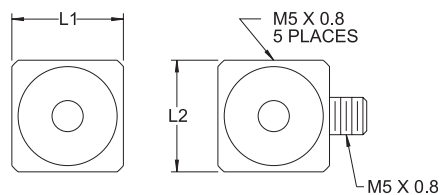

Star Cube

Scale 1:2	L1	L2	Order Number
	15.0mm .591"	15.0mm .591"	CPZ341-8361
	20.0mm .787"	20.0mm .787"	CPZ342-8002