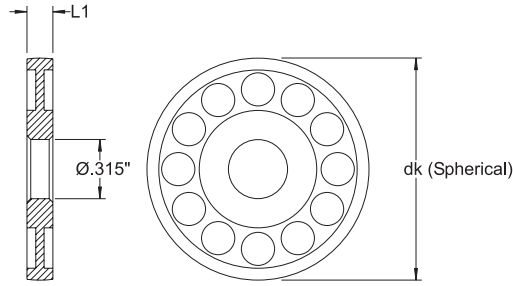

Mini Probe Holders are for use with Mini Probes on Page 67. They are held in with set screws supplied with the Mini Probe Holders

Carbide Ball Styli

Scale 1:2	dk Ball Size	L1 Length	Base Matl.	Order Number
	15.0mm .591"	35.0mm 1.378"	Stainless Steel	CPZ000-0019
	20.0mm .787"	35.0mm 1.378"	Stainless Steel	CPZ000-0018
	25.0mm .984"	35.0mm 1.378"	Stainless Steel	CPZ000-0017

Star Cube

Scale 1:2	L1	L2	Order Number
	15.0mm .591"	15.0mm .591"	CPZ341-8361
	20.0mm .787"	20.0mm .787"	CPZ342-8002

Star Styli

Scale 1:2	dk Ball Size	L1 Length	Order Number
 <p>CPZ040-1000 5 Places</p>	1.0mm .039"	45.0mm 1.772"	CPZ000-0020
 <p>CPZ040-1500 5 Places</p>	1.5mm .059"	45.0mm 1.772"	CPZ000-0030
 <p>CPZ040-2000 5 Places</p>	2.0mm .079"	45.0mm 1.772"	CPZ000-0040
 <p>CPZ040-2500 5 Places</p>	2.5mm .098"	45.0mm 1.772"	CPZ000-0050
 <p>CPZ040-3500 5 Places</p>	3.5mm .138"	45.0mm 1.772"	CPZ000-0060

Disk Styli - Hardened Tool Steel

Actual Size	dk Diameter	L1 Length	Order Number
	10.0mm .394"	21.5mm .846"	CPZ341-8090
	15.0mm .591"	21.5mm .846"	CPZ341-8095

Disk Styli - Hardened Tool Steel

Scale 1:2	dk Diameter	L1 Thickness	Order Number
	30.0mm 1.181"	3.5mm .138"	CPZ341-0203
	40.0mm 1.575"	5.0mm .196"	CPZ341-0204
	50.0mm 1.969"	7.0mm .276"	CPZ341-0205
	60.0mm 2.362"	8.0mm .315"	CPZ341-0206

Actual Size	Order Number
<p>24mm .945"</p> <p>2-56 Set Screw (2 Places)</p> <p>0.733"</p> <p>Ø2mm Ø.079"</p> <p>M5 X 0.8</p>	CPZ341-8350
<p>24mm .945"</p> <p>4-40 Set Screw (2 Places)</p> <p>0.733"</p> <p>Ø3.5mm Ø.138"</p> <p>M5 X 0.8</p>	CPZ341-8351
<p>24mm .945"</p> <p>8-32 Set Screw (2 Places)</p> <p>0.733"</p> <p>Ø6.0mm Ø.236"</p> <p>M5 X 0.8</p>	CPZ341-8352