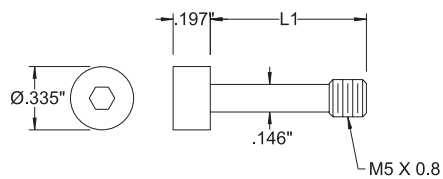

Adapter Screws

Actual Size	L1	Order Number
	21.0mm .827"	CPZ341-0221
	26.0mm 1.024"	CPZ341-0220