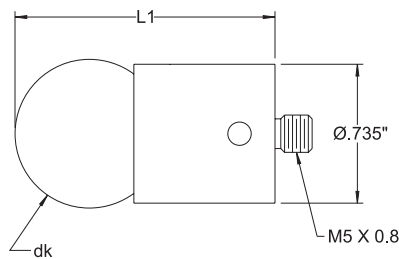

Carbide Ball Styli

Scale 1:2	dk Ball Size	L1 Length	Base Matl.	Order Number
	15.0mm .591"	35.0mm 1.378"	Stainless Steel	CPZ000-0019
	20.0mm .787"	35.0mm 1.378"	Stainless Steel	CPZ000-0018
	25.0mm .984"	35.0mm 1.378"	Stainless Steel	CPZ000-0017