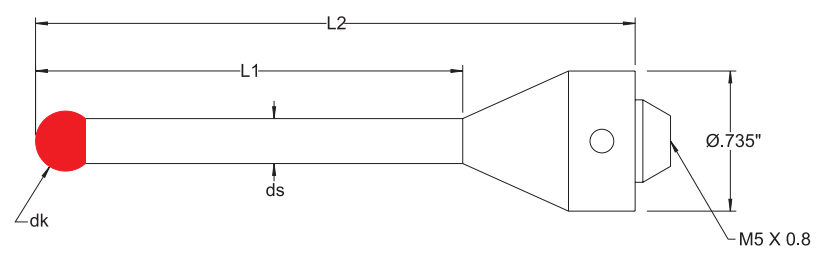

Ruby Ball Styli - Universal Probes

Scale 1:2	dk Ball Size	ds Stem Dia.	L1 EWL	L2 Length	Stem Matl.	Order Number
	3.0mm .118"	2.0mm .079"	21.5mm .846"	50.0mm 1.968"	Tungsten Carbide	CPZ331-9096
	3.0mm .118"	2.0mm .079"	18.0mm .709"	115.0mm 4.528"	Tungsten Carbide	CPZ331-9098
	8.0mm .315"	6.0mm .236"	57.0mm 2.244"	80.0mm 3.150"	Stainless Steel	CPZ331-9097
	8.0mm .315"	6.0mm .236"	56.5mm 2.224"	115.0mm 4.528"	Stainless Steel	CPZ331-9099